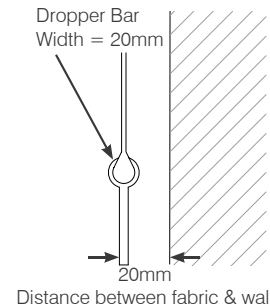

Specifications for Grandview Classic Pulldown Screen

Product Code	Aspect Ratio	Diagonal Size (inches)	Image Size w x h (mm)	Casing Length (mm)	Dropper Bar Length (mm)	Black Leader Top (mm)	Black Border Bottom & Sides (mm)	Finish	Shipping Size w x h x d (mm)	Net Weight (Kg)
GRPA084V	4:3	84"	1710 x 1280	1875	1810	80	35	White Powdercoat	1950 x 137 x 105	7.0
GRPA100V	4:3	100"	2030 X 1520	2315	2130	80	45	White Powdercoat	2300 x 137 x 105	8.5
GRPB092H	16:9	92"	2030 X 1140	2315	2150	100	45	White Powdercoat	2310 x 137 x 105	9.0
GRPB100H	16:9	100"	2215 X 1245	2400	2355	500	50	White Powdercoat	2490x 140 x 110	9.0