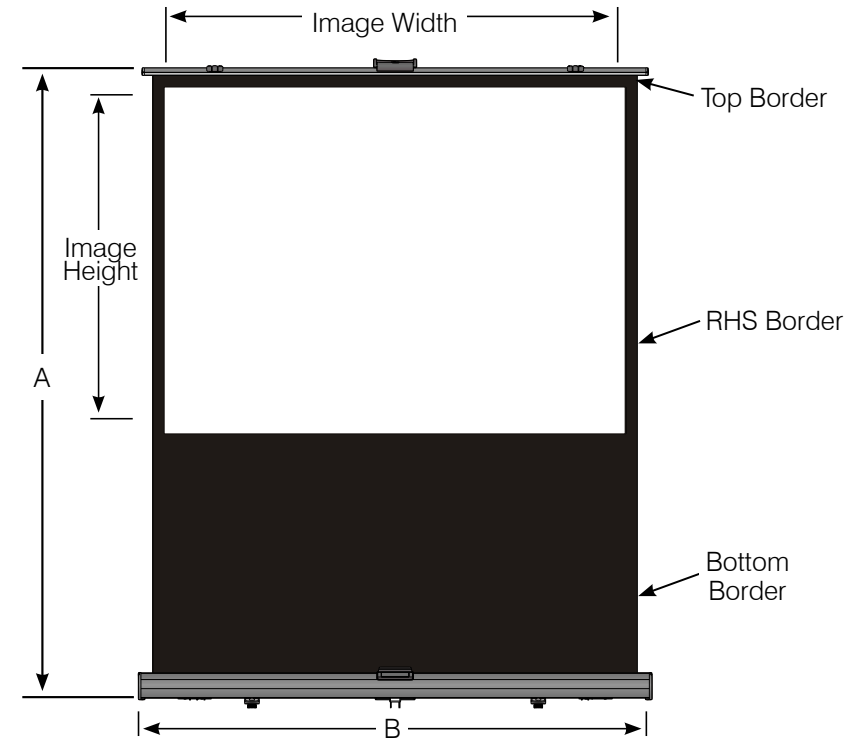

# Specifications for Grandview Scissor Lift Screen

## Features

- Spring assisted scissor arms for easy raising and lowering.
- Unique design maintains screen flatness.
- Inbuilt Carry Handle and self levelling feet.

Product Code	Aspect Ratio	Diagonal Size (inches)	Image Size w x h (mm)	Casing Length (B) (mm)	Total Height (A) (mm)	Top Border (mm)	L/R Border (mm)	Bottom Border (mm)	Shipping Size w x h x d (mm)	Net.Weight (kg)
GRUC070V	4:3	70"	1420 X 1065	1585	1950	25	35	700	1685 X 180 X 150	5.2
GRUC080V	4:3	80"	1625 X 1220	1790	2105	25	35	700	1890 x 180 x 150	6.0
GRUD070H	16:9	70"	1550 x 870	1710	1755	25	35	700	1810 x 180 x 150	5.4
GRUD080H	16:9	80"	1770 x 995	1930	1880	25	35	700	2030 x 180 x 150	6.1
GRUG080C	16:10	80"	1725 x 1075	1930	1975	25	50	720	2030 x 180 x 150	6.1