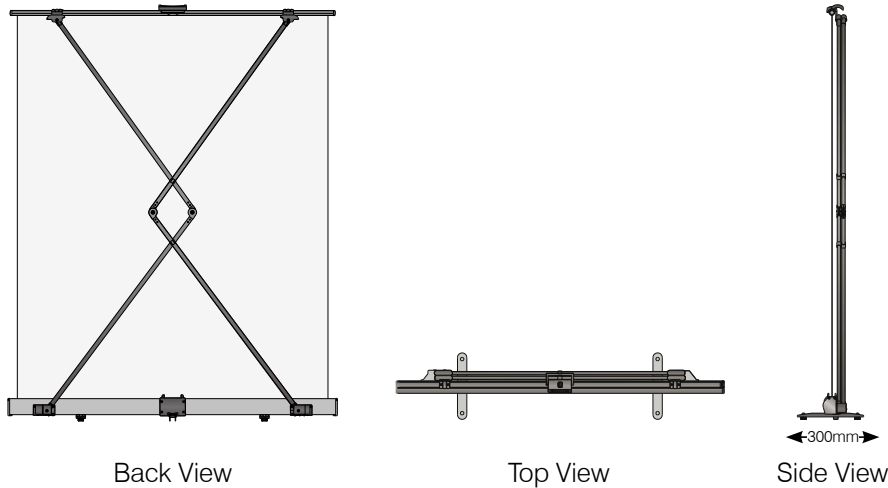

# Specifications for Grandview Scissor Lift Screen

## Features

- Spring assisted scissor arms for easy raising and lowering.
- Unique design maintains screen flatness.
- Inbuilt Carry Handle and self levelling feet.

Product Code	Aspect Ratio	Diagonal Size (inches)	Image Size w x h (mm)	Casing Length (B) (mm)	Total Height (A) (mm)	Top Border (mm)	L/R Border (mm)	Bottom Border (mm)	Shipping Size w x h x d (mm)	Net.Weight (kg)
GRUC070V	4:3	70"	1420 X 1065	1585	1950	25	35	700	1685 X 180 X 150	5.2
GRUC080V	4:3	80"	1625 X 1220	1790	2105	25	35	700	1890 x 180 x 150	6.0
GRUD070H	16:9	70"	1550 x 870	1710	1755	25	35	700	1810 x 180 x 150	5.4
GRUD080H	16:9	80"	1770 x 995	1930	1880	25	35	700	2030 x 180 x 150	6.1
GRUG080C	16:10	80"	1725 x 1075	1930	1975	25	50	720	2030 x 180 x 150	6.1