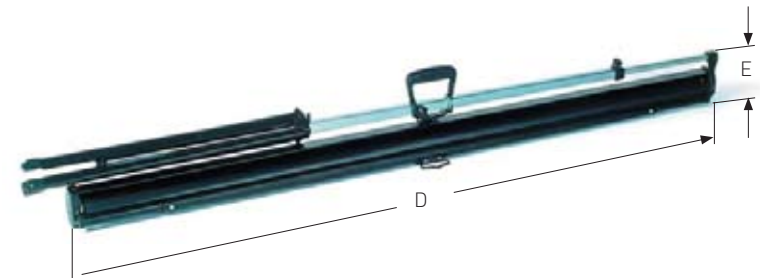

Specification For GV Tripod Screens

Features:

- Black steel casing incorporating tripod legs.
- Manual pull up (adjustable height).
- Plana R front projection fabric.
- Free standing on the floor.
- Note: The tripod is not detachable from the screen.

Product Code	4:3	16:9	Image Size w x h (mm)	Transport size w x h x d (mm)	Dimension A (mm)	Dimension B (mm)	Dimension C (mm)	Dimension D (mm)	Dimension E (mm)	Weight
GRT1520	75"	69"	1520 x 1520	1910 x 200 x 120	2850	895	930	1705	105	8kg
GRT1720	85"	78"	1720 x 1720	2110 x 200 x 120	2785	950	970	1895	70	8kg
GRT2030	100"	92"	2030 x 2030	2440 x 200 x 120	2945	705	670	2225	75	12kg