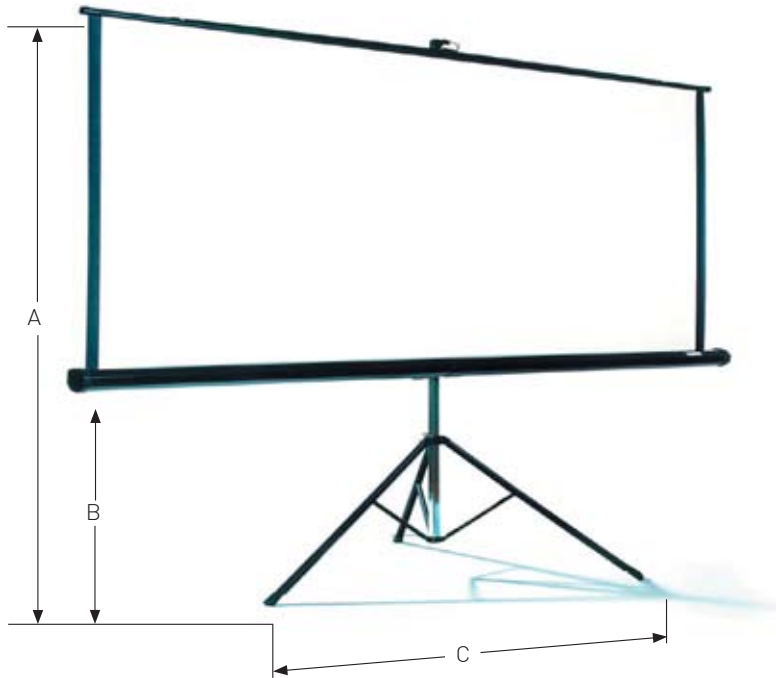

Specification For GV Tripod Screens

Features:

- Black steel casing incorporating tripod legs.
- Manual pull up (adjustable height).
- Plana R front projection fabric.
- Free standing on the floor.
- Note: The tripod is not detachable from the screen.

Product Code	4:3	16:9	Image Size w x h (mm)	Transport size w x h x d (mm)	Dimension A (mm)	Dimension B (mm)	Dimension C (mm)	Dimension D (mm)	Dimension E (mm)	Weight
GRT1520	75"	69"	1520 x 1520	1910 x 200 x 120	2850	895	930	1705	105	8kg
GRT1720	85"	78"	1720 x 1720	2110 x 200 x 120	2785	950	970	1895	70	8kg
GRT2030	100"	92"	2030 x 2030	2440 x 200 x 120	2945	705	670	2225	75	12kg